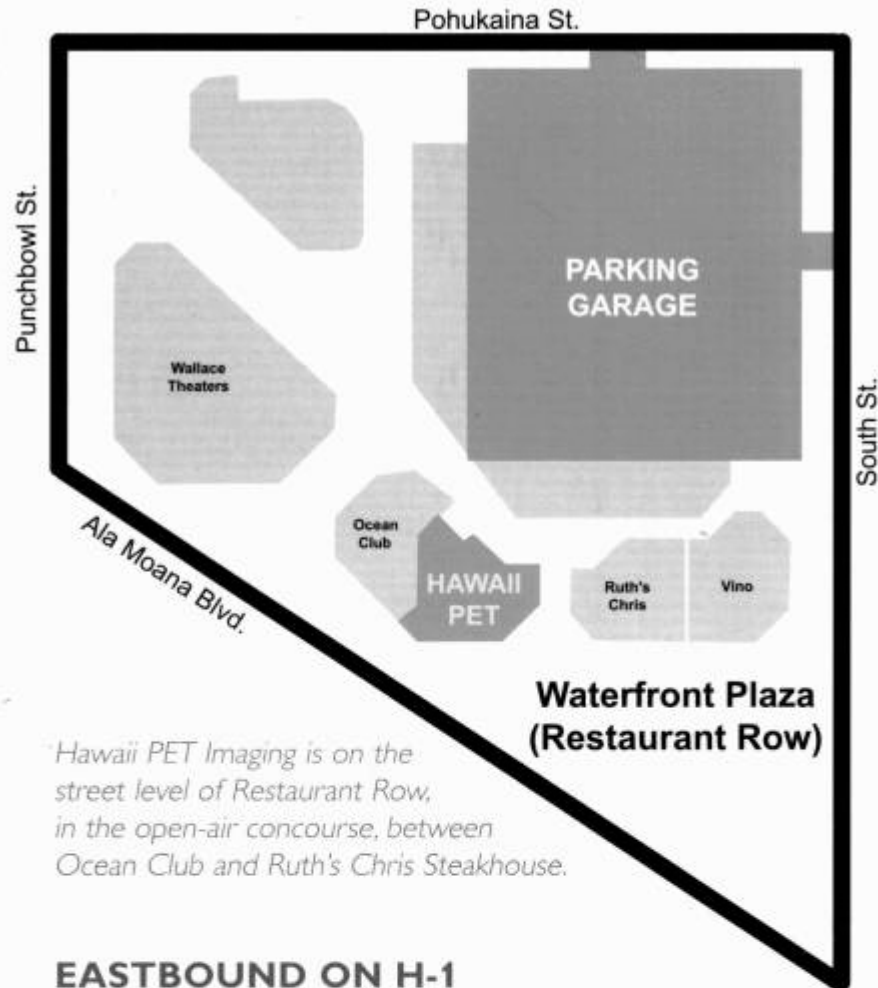

Hawaii Advanced Imaging Institute

Hawaii PET Imaging is on the street level of Restaurant Row, in the open-air concourse, between Ocean Club and Ruth's Chris Steakhouse.

EASTBOUND ON H-1

Take the PUNCHBOWL STREET exit – Exit 21-B
Head down Punchbowl about 0.7 miles
Turn left onto POHUKAINA STREET
Parking Garage entrance to Restaurant Row is on the right

WESTBOUND ON H-1

Take the SVINEYARD BLVD exit – Exit 22
Take the first left onto PUNCHBOWL STREET
Head down Punchbowl about 0.7 miles
Turn left onto POHUKAINA STREET
Parking Garage entrance to Restaurant Row is on the right

FOR DROP-OFFS

From Pohukaina, turn right onto South Street.
There are 2 loading zone areas on the right side of South Street. Please use the second loading zone for drop offs.